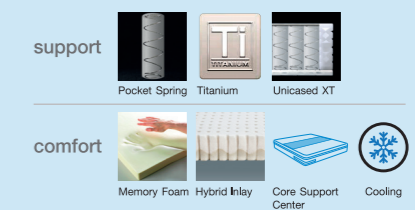

EUPHORIA

Gently Firm 12" 1S

A refreshing appearance to an ergonomically Hybrid created product. Produced with Cooling fabric for enveloping first touch comfort. With value addition Hybrid Inlay that assures delayed memory foam contouring and exceptional latex comfort. Catering to those who enjoy a gently firm surface comfort for bodily relaxation.