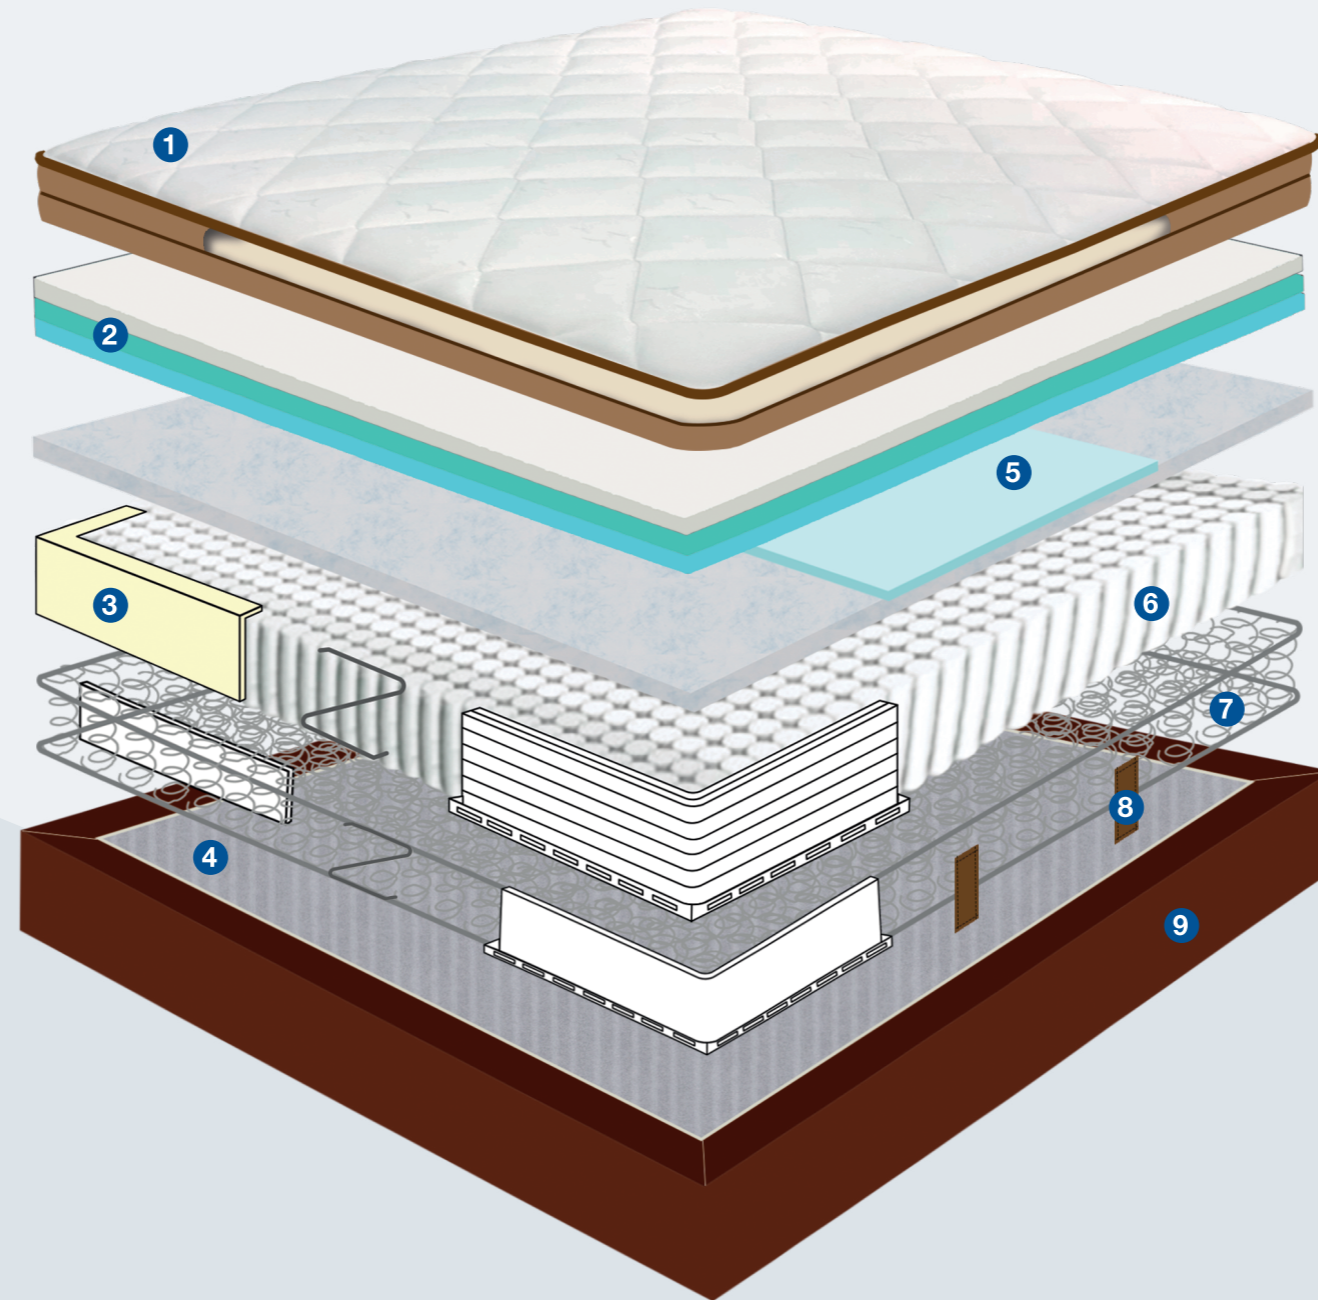

**3 Edge Support**

for a fully supportive feel and to ensure that the bed keeps its shape over time (Unicased XT, Unicased, Comfort Guard Edge Guard, S-Support)

**4 Anti-Slip Foundation Top**

to keep mattress in place while changing bed coverings.

**5 Extra Foam in the center third**

to add support and minimize body impressions where guest weight is concentrated.

**6 Pocket Spring**

for enhanced head to toe comfort and reduced motion transfer.

**7 PostureTech Spring**