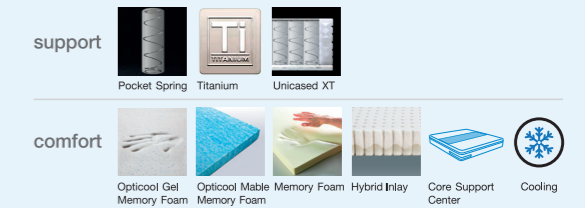

NIRVANA

Plush 13.5" 1S

A perfect blend of innovation and modernity with an OptiCool Gel Memory topper and OptiCool Marble Memory Foam Layer. Designed to absorb excessive heat from the body giving superior relaxation. Cooling gel is inserted into the memory foam for a cooler surface resulting in balanced body temperature and enhanced sleep. The center of the mattress is layered with memory foam with Core Support Center and Unicased XT system that strengthens the edge of the mattress giving you the optimum comfort and support.